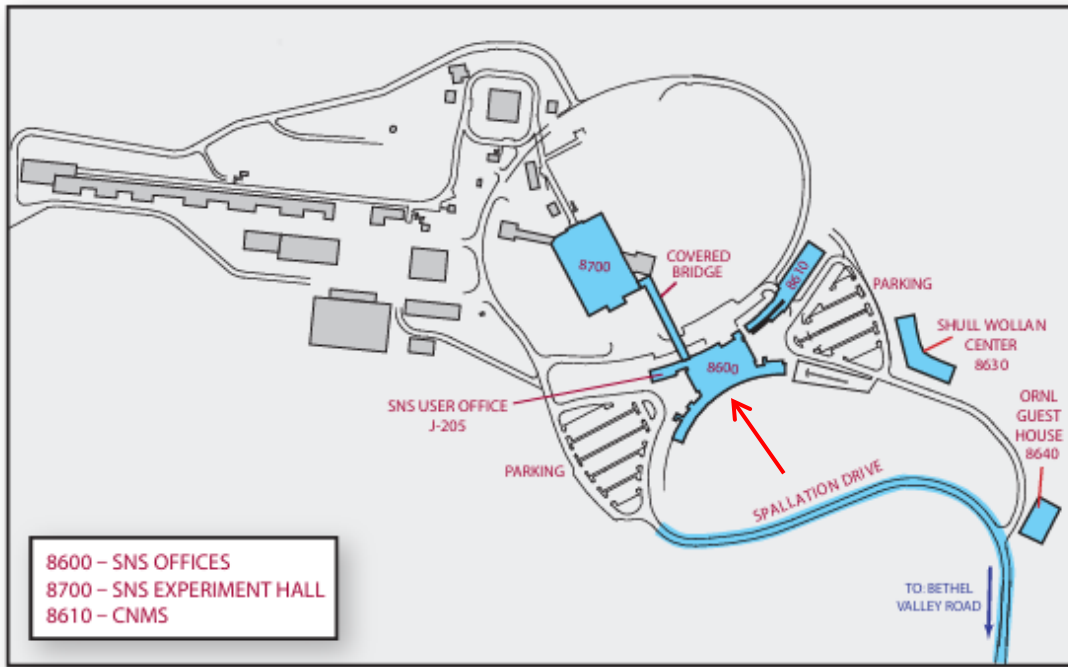

# HFIR and SNS Site Maps

## SNS Spallation Neutron Source

BUILDING 8600 - CENTRAL LABORATORY AND OFFICE BUILDING (010) FIRST FLOOR PLAN