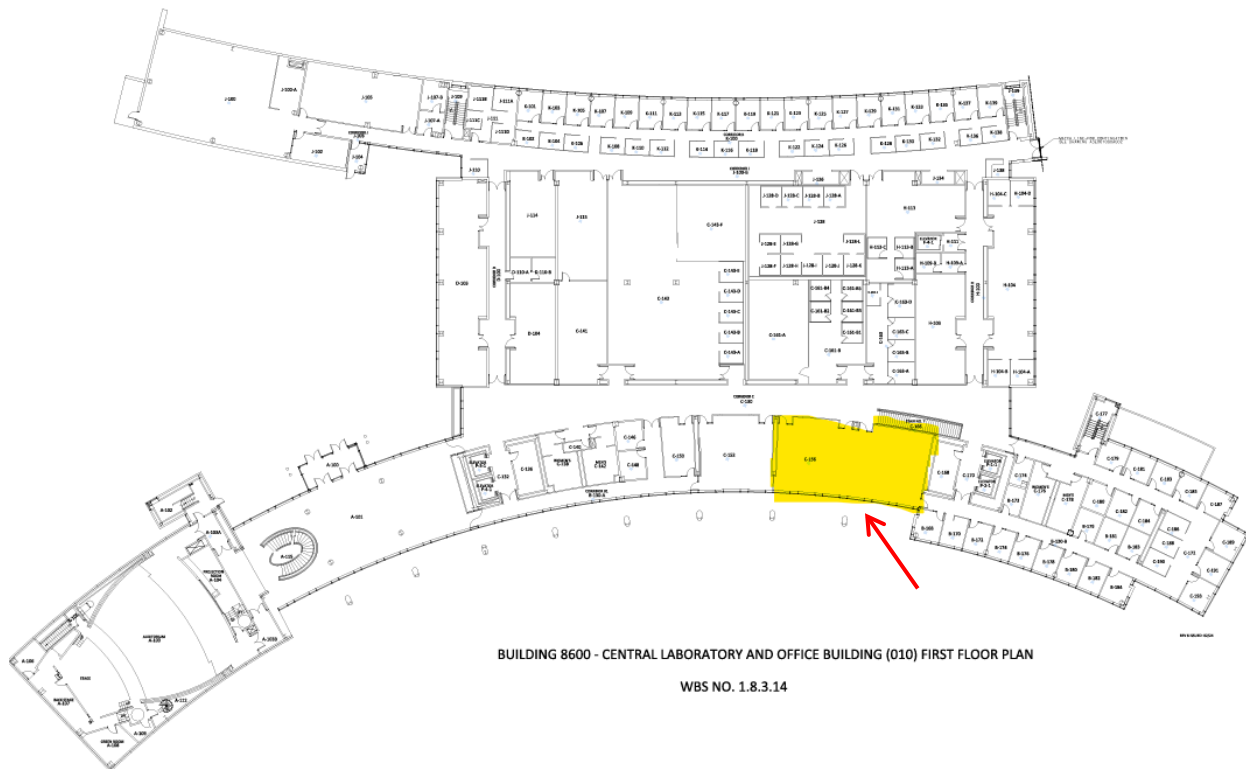

## SNS Spallation Neutron Source

BUILDING 8600 - CENTRAL LABORATORY AND OFFICE BUILDING (010) FIRST FLOOR PLAN